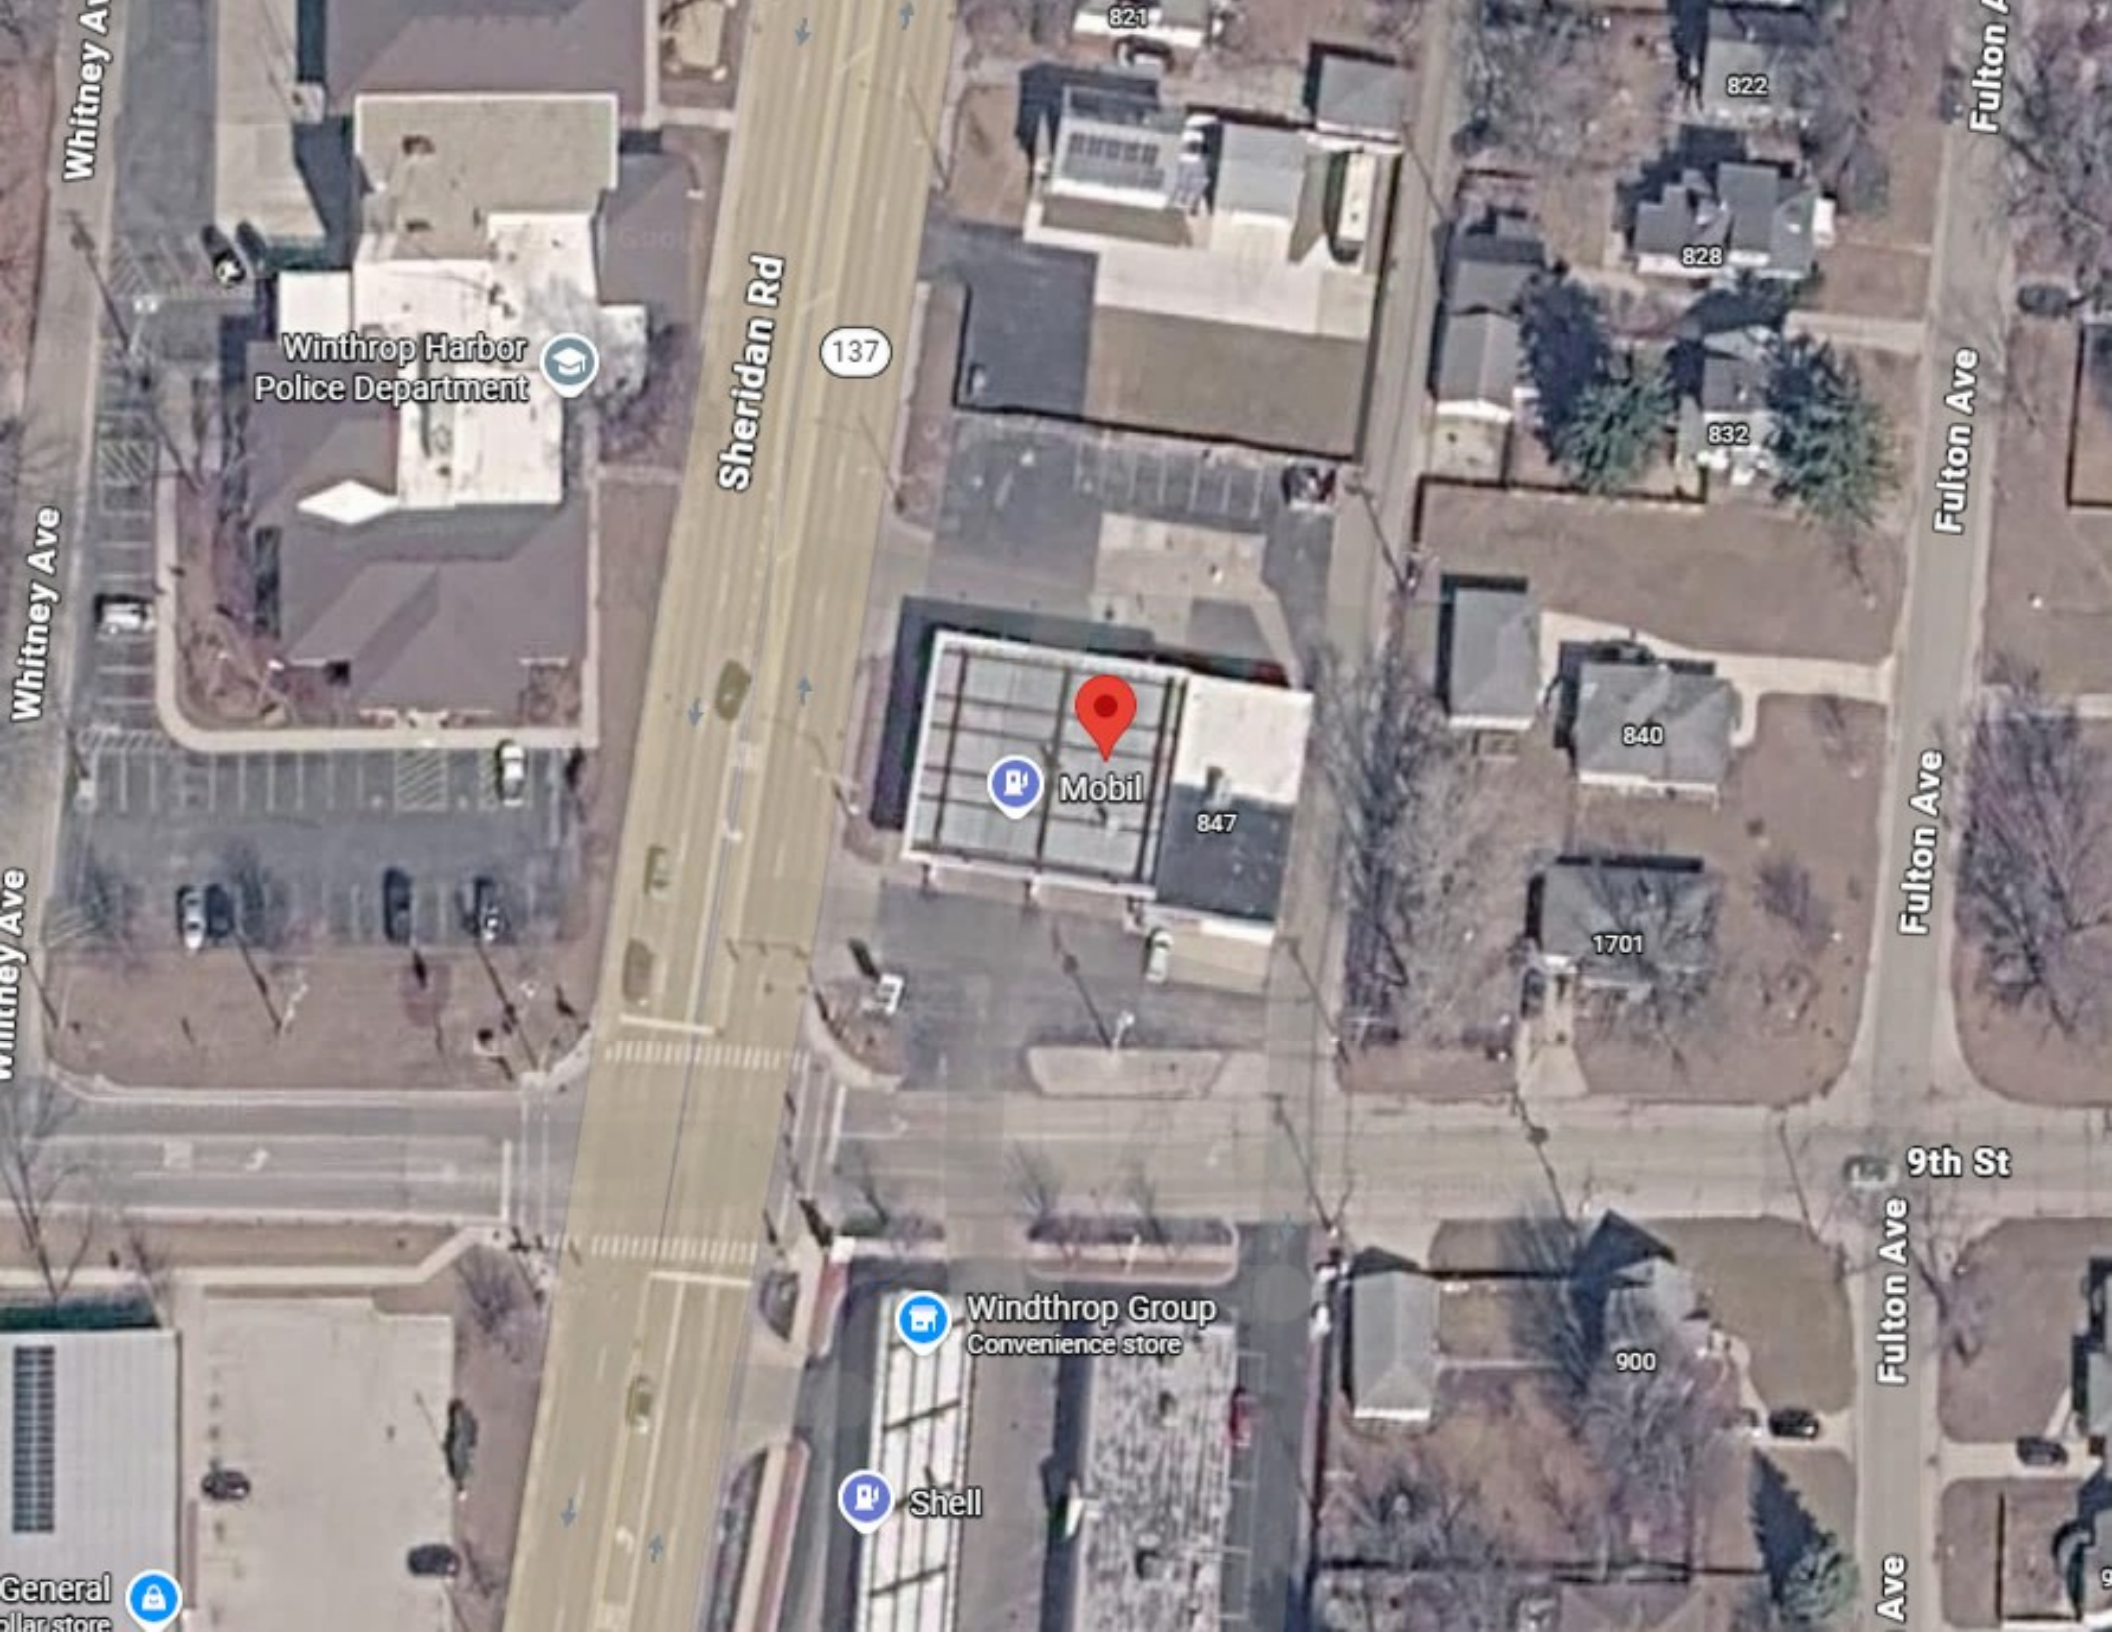

9th Street

Mobil

Mobil
REGULAR CAR
3.99
PREMIUM
4.49
DIESEL
3.59

SPEED
LIMIT
35

Winthrop Harbor
Police Department

Sheridan Rd

137

Mobil